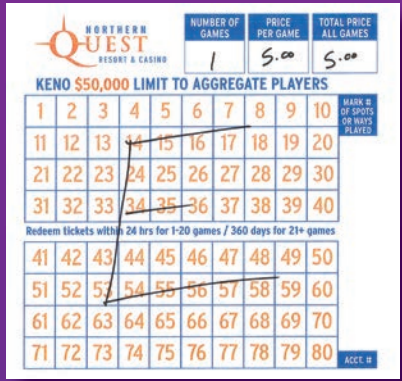

THE EDGE!

Play the 32 numbers around the outside of the ticket for 17 ways to WIN! **MARK TICKET WITH A BIG "E."** Bet is $5 per game.

HIT	WIN	HIT	WIN
0	$10,000	10	$1
1	$3,000	11	$5
2	$300	12	$10
3	$30	13	$50
4	$10	14	$200
5	$5	15	$1,000
6	$0	16	$10,000
7	$0	17	$15,000
8	$0	18	$20,000
9	$0	19	$25,000
		20	$50,000