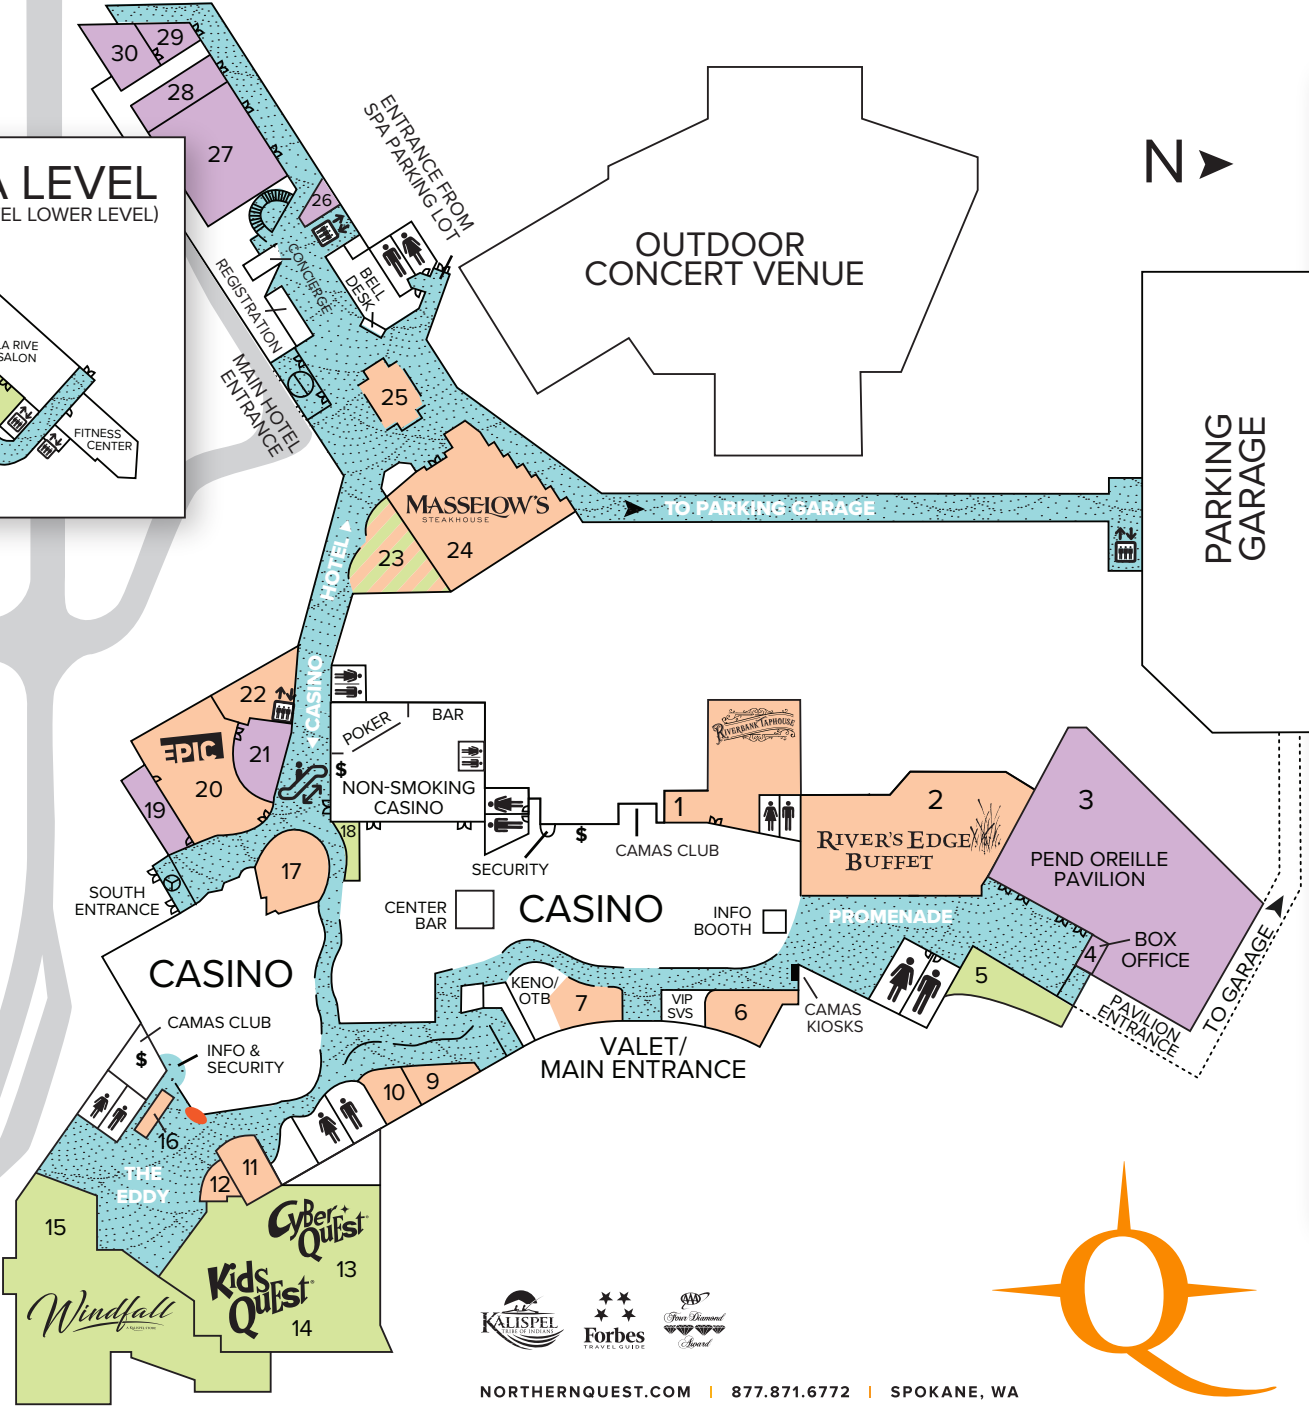

## SPA LEVEL (HOTEL LOWER LEVEL)

LA RIVE  
SPA

## NORTH KALISPEL WAY

TO NORTHERN  
QUEST  
RV RESORT  
(Coming soon)

NORTHERN  
QUEST DR

DINING / LOUNGES	
Riverbank Taphouse	1
River's Edge Buffet	2
Fai's Noodle House	6
Turf Club Lounge	7
The Deli	9
Fatburger	10
Qdoba	11
Ben & Jerry's	12
Thomas Hammer	16
Liquid	17
EPIC	20
Legends of Fire	22
Marketplace	23
Masselow's Steakhouse	24
Lounge at Masselow's	25
SHOPPING & ENT.	
Birch Glen Gifts	5
Cyber Quest	13
Kids Quest	14
Windfall	15
Yogoshop	18
Marketplace	23
La Rive Boutique	31
M&D, Movie & Dinner	32
MEETINGS / EVENTS	
Pend Oreille Pavilion	3
Box Office	4
Coach Fitz's Clubhouse	19
Studio E	21
Business Center	26
Kalispel Ballroom	27
Kalispel North/South	28
Chief Victor Reception	29
Chief Victor Board Room	30
PUBLIC WALKWAY	